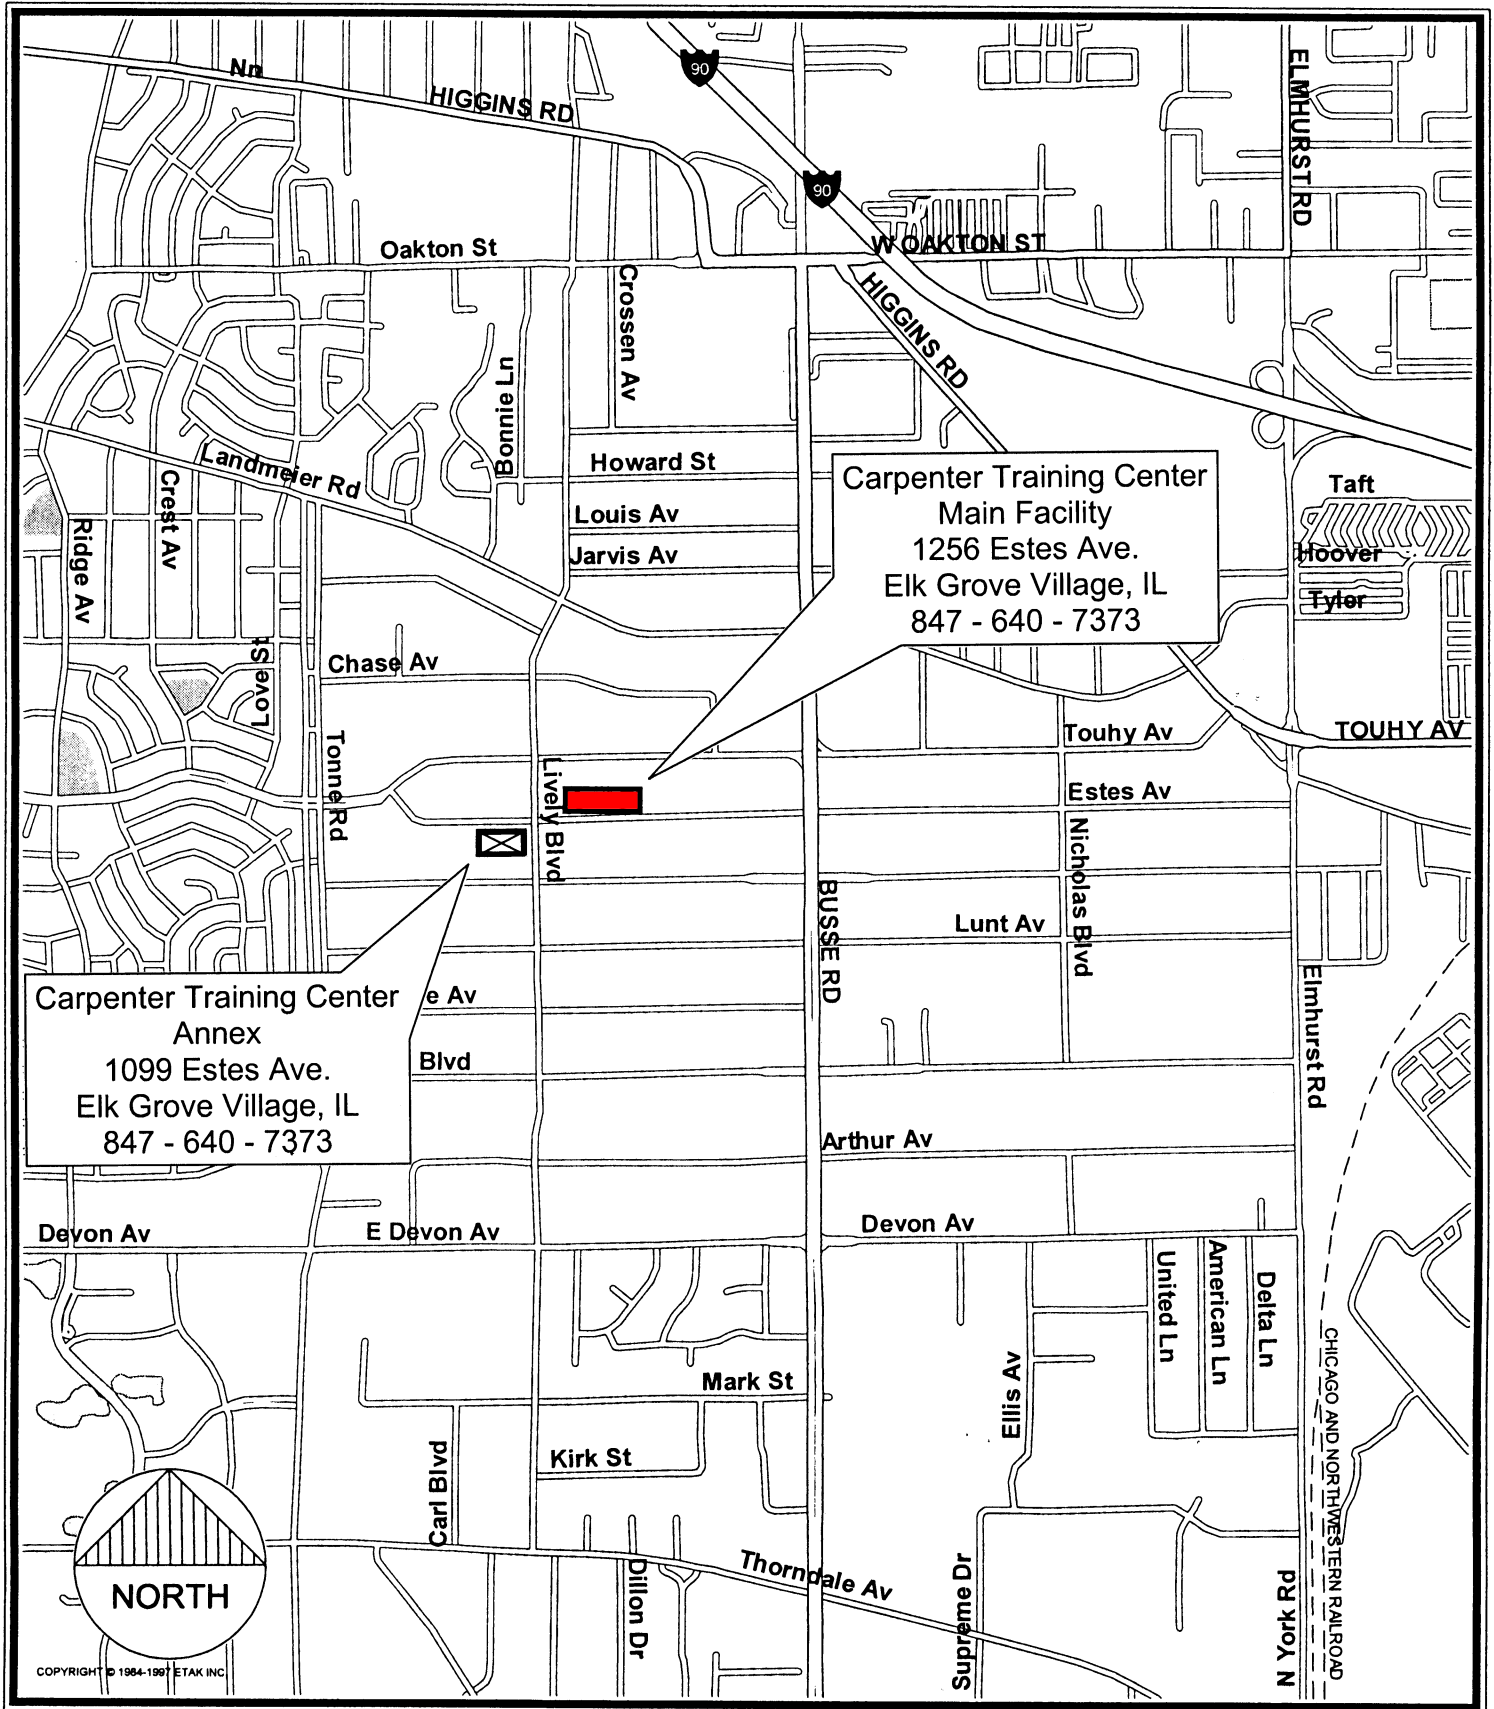

Elk Grove Village Carpenter Training Center